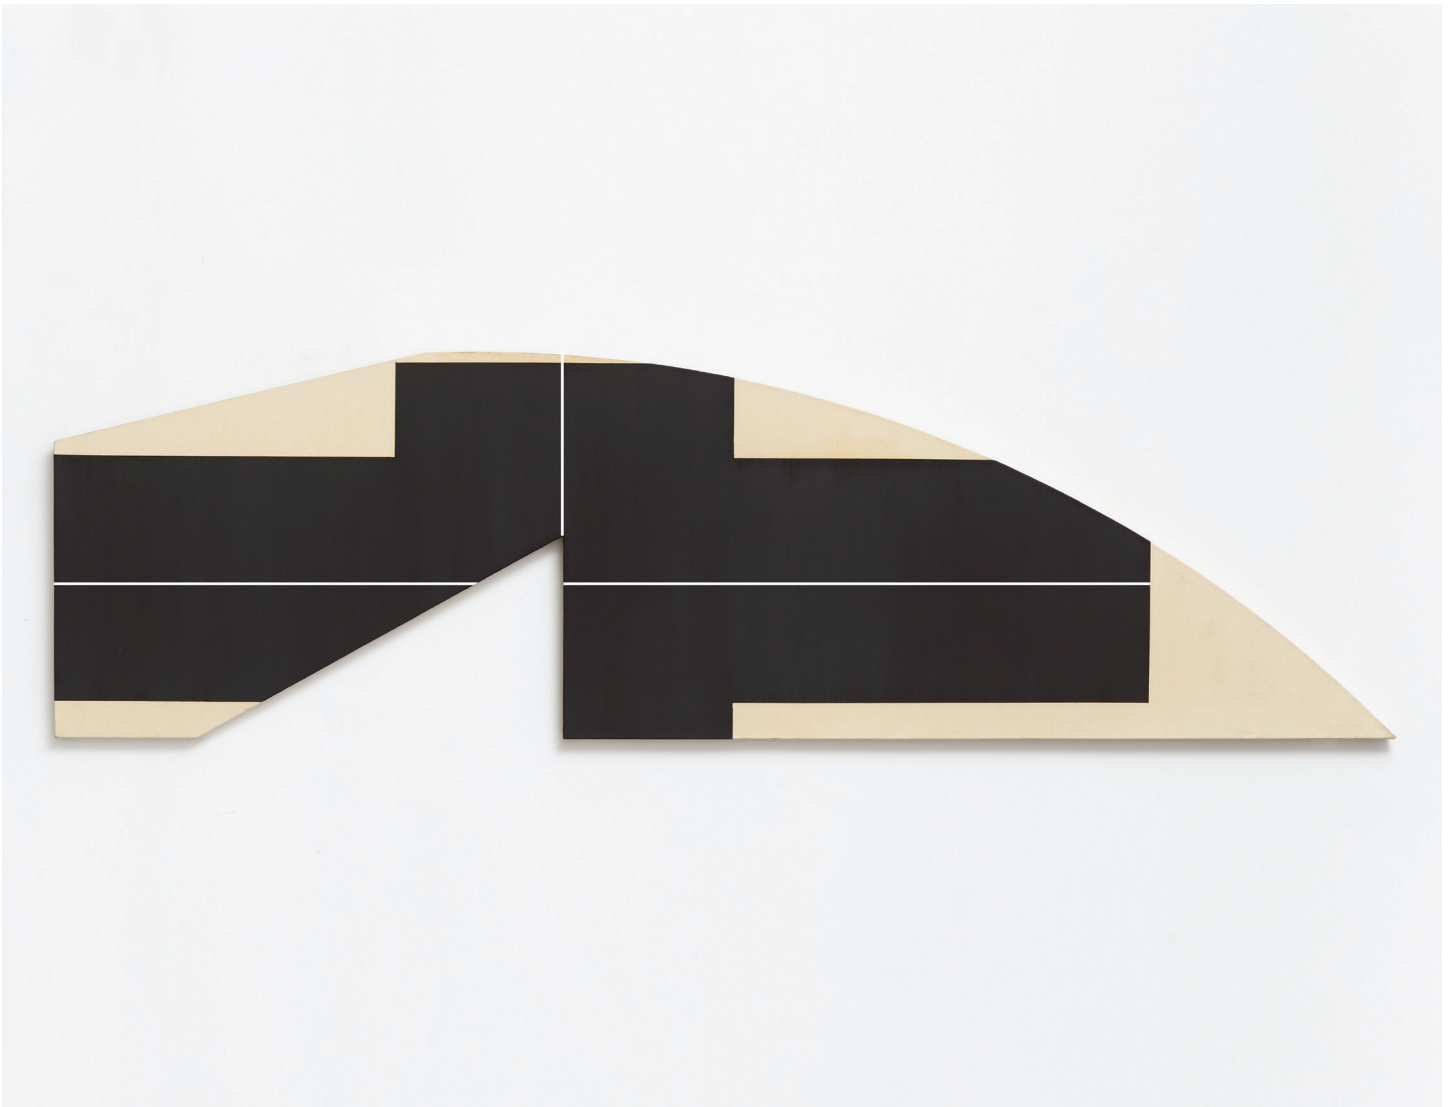

Museum Collection:
Brooklyn Museum
Brooklyn, New York

Ted Stamm
ZYR-7 (Zephyr), 1979
Acrylic on canvas
32 x 113 1/2 in, 81.3 x 288.3 cm
TS1384, 86.29

Exhibition History:
Recent Acquisitions, Brooklyn Museum, Brooklyn, NY, 1987