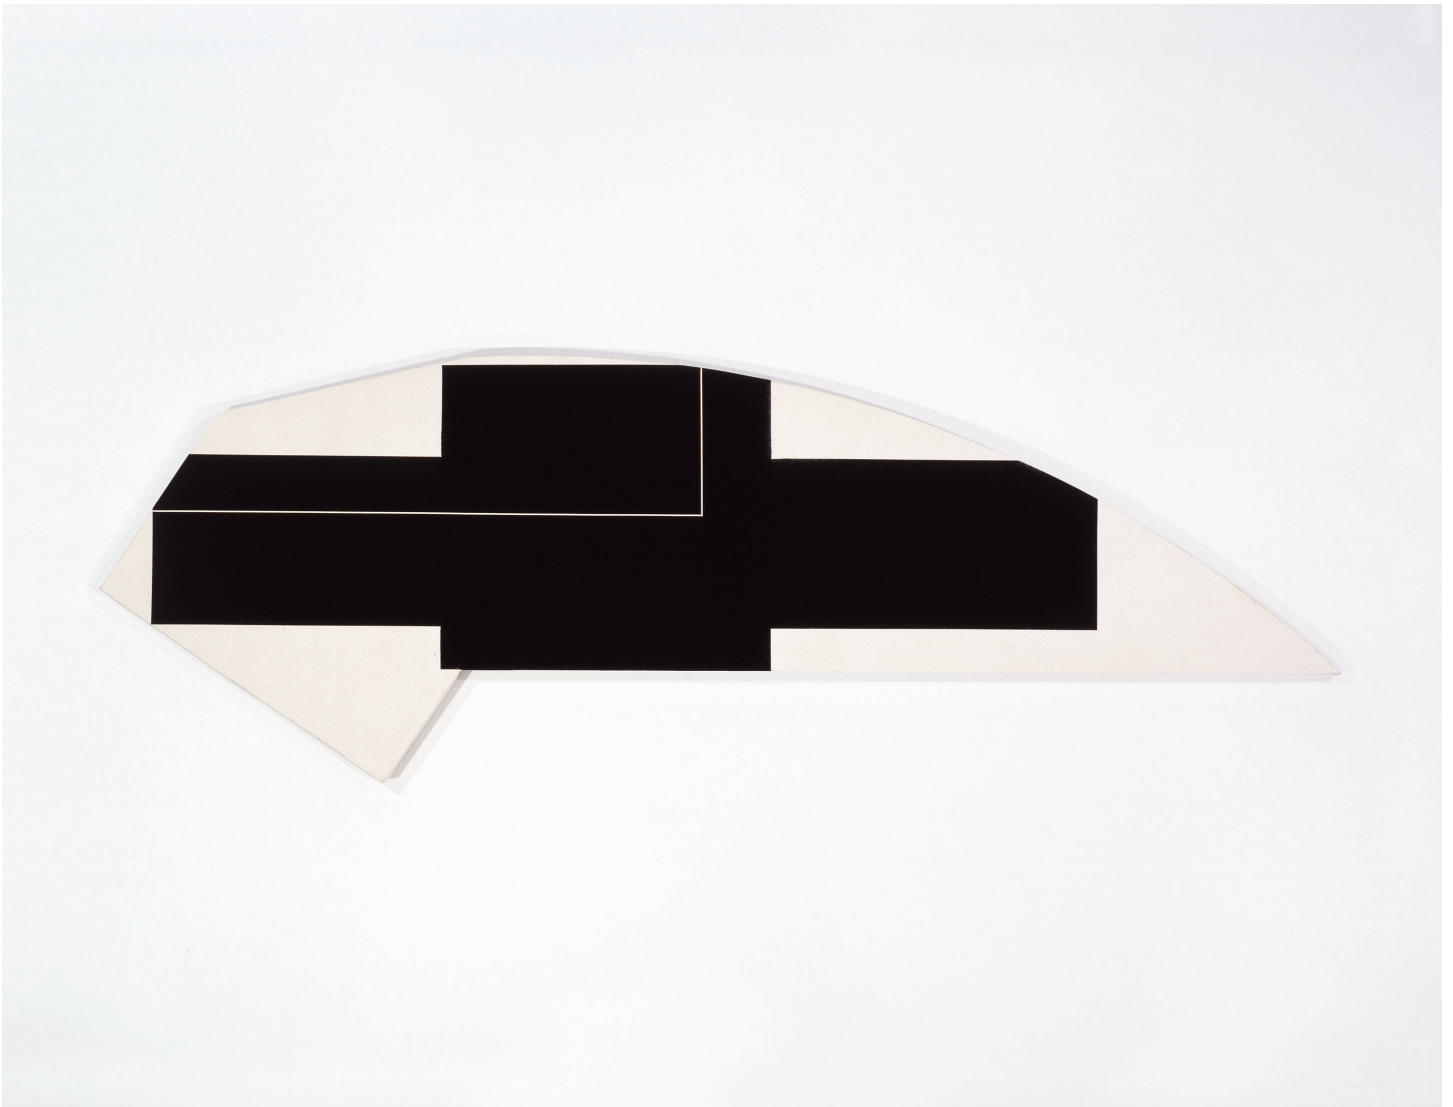

Museum Collection:
Museum of Contemporary Art (MOCA)
Los Angeles, California

Ted Stamm
C-DGR-7 (Concorde Dodger), 1980
Oil on canvas
37 1/2 x 109 x 1 5/8 in, 95.25 x 276.86 x 4.13 cm
TS1386, 86.68