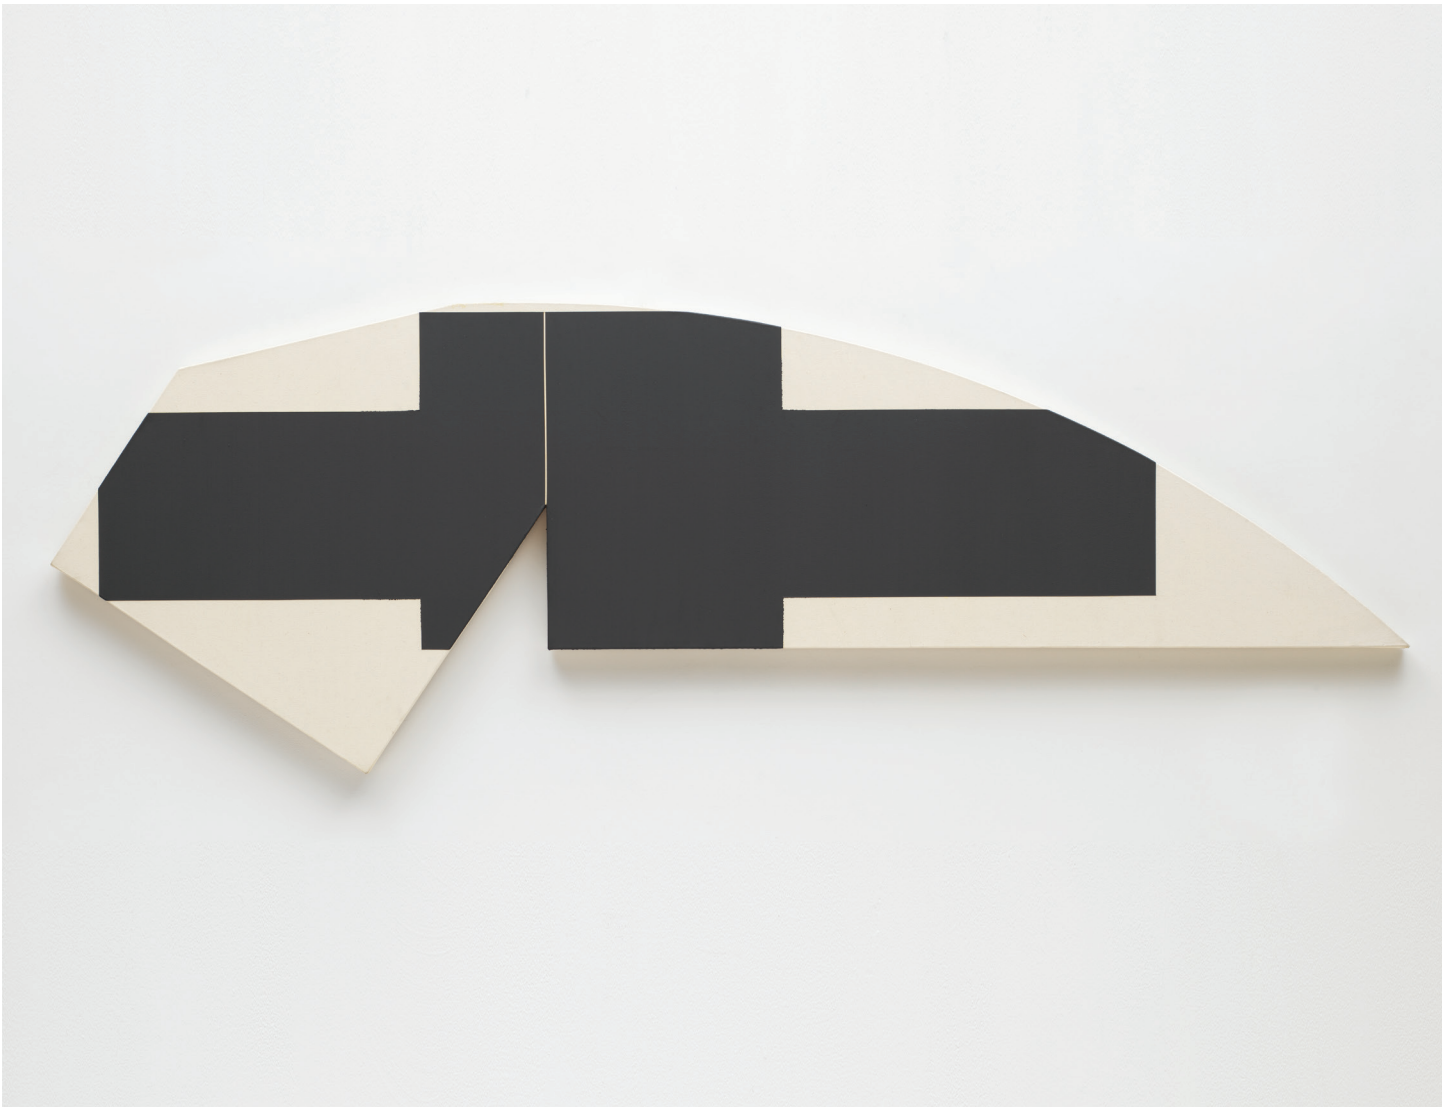

Ted Stamm
Museum Collections

Ted Stamm
Museum Collections

Guggenheim
New York, New York

Museum Collection:
Guggenheim
New York, New York

Ted Stamm
C-DGR-5 (Concorde Dodger), 1980
Acrylic on canvas
36 ½ x 109 ½ in, 92.7 x 278.1 cm
TS1385, 84.3236