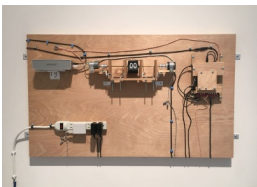

Clockworks 6, 2016
mixed media
26 3/4 x 40 inches
unique variation 6 in an edition of 6
(JF-18)

Clockworks 5, 2016
mixed media
26 3/4 x 40 inches
unique variation 5 in an edition of 6
(JF-17)

6.