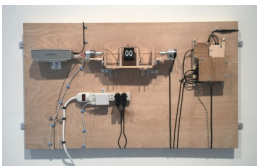

Clockworks 5, 2016
mixed media
26 3/4 x 40 inches
unique variation 5 in an edition of 6
(JF-17)

Clockworks 4, 2016
mixed media
26 3/4 x 40 inches
unique variation 4 in an edition of 6
(JF-16)

5.