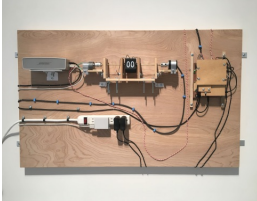

McCLAIN  
GALLERY

Jeff Shore | Jon Fisher  
**clockworks**

1.

*Clockworks 1, 2016*  
mixed media  
26 3/4 x 40 inches  
unique variation 1 in an edition of 6  
(JF-13)

2.

*Clockworks 2, 2016*  
mixed media  
26 3/4 x 40 inches  
unique variation 2 in an edition of 6  
(JF-14)

3.

*Clockworks 3, 2016*  
mixed media  
26 3/4 x 40 inches  
unique variation 3 in an edition of 6  
(JF-15)

4.

*Clockworks 4, 2016*  
mixed media  
26 3/4 x 40 inches  
unique variation 4 in an edition of 6  
(JF-16)