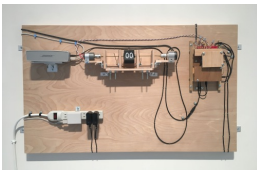

Clockworks 6, 2016
mixed media
26 3/4 x 40 inches
unique variation 6 in an edition of 6
(JF-18)