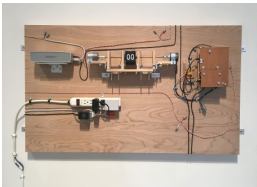

McCLAIN  
GALLERY

Jeff Shore | Jon Fisher  
**clockworks**

1.

*Clockworks 1, 2016*  
mixed media  
26 3/4 x 40 inches  
unique variation 1 in an edition of 6  
(JF-13)

2.

*Clockworks 2, 2016*  
mixed media  
26 3/4 x 40 inches  
unique variation 2 in an edition of 6  
(JF-14)