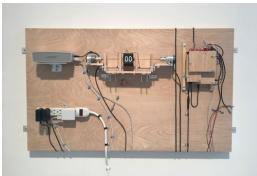

McCLAIN  
GALLERY

Jeff Shore | Jon Fisher  
**clockworks**

1.

*Clockworks 1, 2016*  
mixed media  
26 3/4 x 40 inches  
unique variation 1 in an edition of 6  
(JF-13)

2.

*Clockworks 2, 2016*  
mixed media  
26 3/4 x 40 inches  
unique variation 2 in an edition of 6  
(JF-14)

3.

*Clockworks 3, 2016*  
mixed media  
26 3/4 x 40 inches  
unique variation 3 in an edition of 6  
(JF-15)

4.

*Clockworks 4, 2016*  
mixed media  
26 3/4 x 40 inches  
unique variation 4 in an edition of 6  
(JF-16)