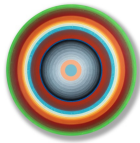

Gary Lang
REDRISINGFIVE, 2016
acrylic on canvas
41 inches diameter
(GL-17)

9.