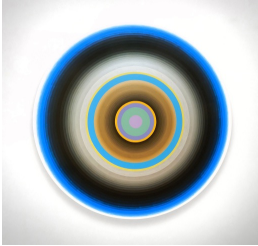

McCLAIN
GALLERY

GARY LANG
WANDERWONDER

1.

Gary Lang
BLUELIGHTTHREE, 2015
acrylic on canvas
72 inches diameter
(GL-14)

2.

Gary Lang
REDRISINGONE, 2016
acrylic on canvas
84 inches diameter
(GL-23)

3.

Gary Lang
REDRISINGTEN, 2016
acrylic on canvas
54 inches diameter
(GL-20)

4.

Gary Lang
BLUELIGHTFIFTEEN, 2016
acrylic on canvas
54 inches diameter
(GL-13)

5.

Gary Lang
BLUELIGHTSIX, 2015
acrylic on canvas
54 inches in diameter
(GL-9)

6.

Gary Lang
REDRISINGEIGHT, 2016
acrylic on canvas
72 inches diameter
(GL-11)