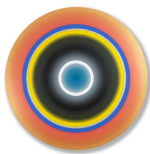

McCLAIN
GALLERY

GARY LANG
WANDERWONDER

1.

Gary Lang
BLUELIGHTTHREE, 2015
acrylic on canvas
72 inches diameter
(GL-14)

2.

Gary Lang
REDRISINGONE, 2016
acrylic on canvas
84 inches diameter
(GL-23)

3.

Gary Lang
REDRISINGTEN, 2016
acrylic on canvas
54 inches diameter
(GL-20)