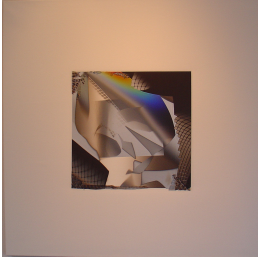

Selection from
LARRY BELL: NEW WORKS
Nov 17 - Dec 31, 2005

1

Larry Bell
Mirage Painting #256, 1991
Mixed media/ white canvas
43 x 43 in.
(LBe-22)

2

Larry Bell
Mirage Painting #290, 1991
Mixed media/ white canvas
43 x 43 in.
(LBe-23)

3

Larry Bell
Mirage Painting #105, 1993
Mixed media/ black denim
42 x 42 in.
(LBe-25)

4

Larry Bell
Cube #10 (Blue Azure), 2005
Colored glass coated with inconel
20 x 20 x 20 in.
(LBe-27)

5

Larry Bell
Medium Size Mirage Study #26, 1993
Mixed media/ white denim
42 x 42 in.
(LBe-28)

6

Larry Bell
Medium Size Mirage Study #133, 1993
Mixed media/ black denim
42 x 42 in.
(LBe-30)

7

Larry Bell
Medium Size Mirage Study #135, 1993
Mixed media/ white denim
40 x 40 in.
(LBe-31)

8

Larry Bell
WBKD 2, 1993
Glass coated with inconel, SIO, black
denim
53 x 53 in.
(LBe-36)