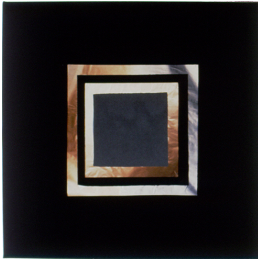

Selection from
LARRY BELL: NEW WORKS
Nov 17 - Dec 31, 2005

1

Larry Bell
Mirage Painting #256, 1991
Mixed media/ white canvas
43 x 43 in.
(LBe-22)

2

Larry Bell
Mirage Painting #290, 1991
Mixed media/ white canvas
43 x 43 in.
(LBe-23)

3

Larry Bell
Mirage Painting #105, 1993
Mixed media/ black denim
42 x 42 in.
(LBe-25)

4

Larry Bell
Cube #10 (Blue Azure), 2005
Colored glass coated with inconel
20 x 20 x 20 in.
(LBe-27)

5

Larry Bell
Medium Size Mirage Study #26, 1993
Mixed media/ white denim
42 x 42 in.
(LBe-28)

6

Larry Bell
Medium Size Mirage Study #133, 1993
Mixed media/ black denim
42 x 42 in.
(LBe-30)

7

Larry Bell
Medium Size Mirage Study #135, 1993
Mixed media/ white denim
40 x 40 in.
(LBe-31)

8

Larry Bell
WBKD 2, 1993
Glass coated with inconel, SIO, black
denim
53 x 53 in.
(LBe-36)