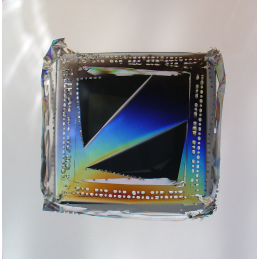

Selection from
LARRY BELL: NEW WORKS
Nov 17 - Dec 31, 2005

1

Larry Bell
Mirage Painting #256, 1991
Mixed media/ white canvas
43 x 43 in.
(LBe-22)

2

Larry Bell
Mirage Painting #290, 1991
Mixed media/ white canvas
43 x 43 in.
(LBe-23)

3

Larry Bell
Mirage Painting #105, 1993
Mixed media/ black denim
42 x 42 in.
(LBe-25)

4

Larry Bell
Cube #10 (Blue Azure), 2005
Colored glass coated with inconel
20 x 20 x 20 in.
(LBe-27)

5

Larry Bell
Medium Size Mirage Study #26, 1993
Mixed media/ white denim
42 x 42 in.
(LBe-28)

6

Larry Bell
Medium Size Mirage Study #133, 1993
Mixed media/ black denim
42 x 42 in.
(LBe-30)

7

Larry Bell
Medium Size Mirage Study #135, 1993
Mixed media/ white denim
40 x 40 in.
(LBe-31)

8

Larry Bell
WBKD 2, 1993
Glass coated with inconel, SIO, black
denim
53 x 53 in.
(LBe-36)