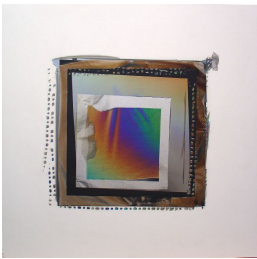

Selection from
LARRY BELL: NEW WORKS
Nov 17 - Dec 31, 2005

1

Larry Bell
Mirage Painting #256, 1991
Mixed media/ white canvas
43 x 43 in.
(LBe-22)

2

Larry Bell
Mirage Painting #290, 1991
Mixed media/ white canvas
43 x 43 in.
(LBe-23)

3

Larry Bell
Mirage Painting #105, 1993
Mixed media/ black denim
42 x 42 in.
(LBe-25)

4

Larry Bell
Cube #10 (Blue Azure), 2005
Colored glass coated with inconel
20 x 20 x 20 in.
(LBe-27)

5

Larry Bell
Medium Size Mirage Study #26, 1993
Mixed media/ white denim
42 x 42 in.
(LBe-28)

6

Larry Bell
Medium Size Mirage Study #133, 1993
Mixed media/ black denim
42 x 42 in.
(LBe-30)

7

Larry Bell
Medium Size Mirage Study #135, 1993
Mixed media/ white denim
40 x 40 in.
(LBe-31)

8

Larry Bell
WBKD 2, 1993
Glass coated with inconel, SIO, black
denim
53 x 53 in.
(LBe-36)