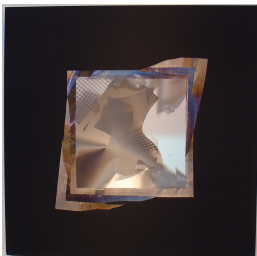

Selection from
LARRY BELL: NEW WORKS
Nov 17 - Dec 31, 2005

1

Larry Bell
Mirage Painting #256, 1991
Mixed media/ white canvas
43 x 43 in.
(LBe-22)

2

Larry Bell
Mirage Painting #290, 1991
Mixed media/ white canvas
43 x 43 in.
(LBe-23)

3

Larry Bell
Mirage Painting #105, 1993
Mixed media/ black denim
42 x 42 in.
(LBe-25)

4

Larry Bell
Cube #10 (Blue Azure), 2005
Colored glass coated with inconel
20 x 20 x 20 in.
(LBe-27)

5

Larry Bell
Medium Size Mirage Study #26, 1993
Mixed media/ white denim
42 x 42 in.
(LBe-28)

6

Larry Bell
Medium Size Mirage Study #133, 1993
Mixed media/ black denim
42 x 42 in.
(LBe-30)

7

Larry Bell
Medium Size Mirage Study #135, 1993
Mixed media/ white denim
40 x 40 in.
(LBe-31)

8

Larry Bell
WBKD 2, 1993
Glass coated with inconel, SIO, black
denim
53 x 53 in.
(LBe-36)