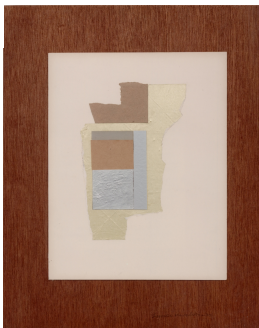

MCCCLAIN
GALLERY

Louise Nevelson: Sculpture and Collage
May 3 through June 30, 2007

Main Gallery

1.

Untitled, 1976-78
Wood painted black
82 1/4 x 45 1/2 x 6 1/2 in.
LN-32

2.

Untitled, 1976
Cardboard, newsprint, paint, and
paper collage on board
23 7/8 x 20 x 1/2 in.
LN-31

3.

Untitled, 1981
Cardboard, paint, and paper collage
on board
24 x 19 in.
LN-27

Main Gallery

4.

Untitled, 1962
Cardboard, foil, paper, and plastic
collage on board
36 x 24 in.
LN-23

5.

Untitled, 1979
Cardboard, paper, and wood
collage on board
24 x 20 in.
LN-29

6.

Untitled, Not Dated
Cardboard and wood collage on
board
20 x 16 in.
LN-20

7.

Untitled, Not Dated
Cardboard and wood collage on
board
30 x 20 in.
LN-22

8.

Untitled, 1970
Cardboard and foil collage on board
20 x 16 in.
LN-18

Main Gallery

9.

Maquette for Transparent Horizon, 1972-73
Direct-welded aluminum painted black
67 x 78 x 27 in.
LN-4

10

Untitled, 1976-78
Wood painted black
82-1/4 x 45-1/2 x 6-1/4 in.
LN-33

11

Sky Landscape II, 1976
Direct-welded aluminum painted black
8 ft. 8 in. x 4 ft. 10 in. x 2 ft. 5 in.
LN-5