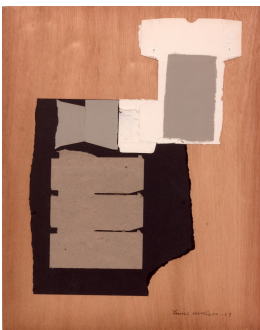

Untitled, 1969
Cardboard and paper collage on board
20 x 16 in.
LN-16