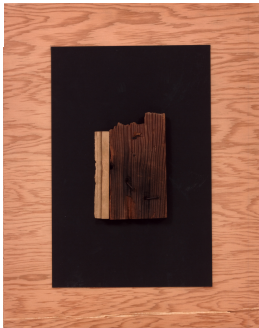

MCCCLAIN
GALLERY

Louise Nevelson: Sculpture and Collage
May 3 through June 30, 2007

Main Gallery

1.

Untitled, 1976-78
Wood painted black
82 1/4 x 45 1/2 x 6 1/2 in.
LN-32

2.

Untitled, 1976
Cardboard, newsprint, paint, and
paper collage on board
23 7/8 x 20 x 1/2 in.
LN-31

3.

Untitled, 1981
Cardboard, paint, and paper collage
on board
24 x 19 in.
LN-27

Main Gallery

4.

Untitled, 1962
Cardboard, foil, paper, and plastic
collage on board
36 x 24 in.
LN-23

5.

Untitled, 1979
Cardboard, paper, and wood
collage on board
24 x 20 in.
LN-29

6.

Untitled, Not Dated
Cardboard and wood collage on
board
20 x 16 in.
LN-20

7.

Untitled, Not Dated
Cardboard and wood collage on
board
30 x 20 in.
LN-22

8.

Untitled, 1970
Cardboard and foil collage on board
20 x 16 in.
LN-18

Main Gallery

9.

Maquette for Transparent Horizon, 1972-73
Direct-welded aluminum painted black
67 x 78 x 27 in.
LN-4

10

Untitled, 1976-78
Wood painted black
82-1/4 x 45-1/2 x 6-1/4 in.
LN-33

11

Sky Landscape II, 1976
Direct-welded aluminum painted black
8 ft. 8 in. x 4 ft. 10 in. x 2 ft. 5 in.
LN-5