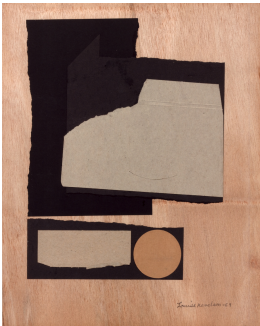

Untitled, 1969
Cardboard and paper collage on board
20 x 16 in.
LN-16

Untitled, 1969
Cardboard and paper collage on board
20 x 16 in.
LN-14

13