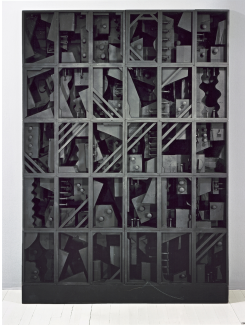

Main Gallery

9.

Maquette for Transparent Horizon, 1972-73
Direct-welded aluminum painted black
67 x 78 x 27 in.
LN-4

10

Untitled, 1976-78
Wood painted black
82-1/4 x 45-1/2 x 6-1/4 in.
LN-33

11

Sky Landscape II, 1976
Direct-welded aluminum painted black
8 ft. 8 in. x 4 ft. 10 in. x 2 ft. 5 in.
LN-5

12

Untitled, 1969
Cardboard and paper collage on board
20 x 16 in.
LN-14

13

Untitled, 1969
Cardboard and paper collage on board
20 x 16 in.
LN-16

Main Gallery

14

Cascade VIII, 1979
Wood painted black
94 1/2 x 72 1/2 x 10 in. overall plus
4 in. base
LN-9