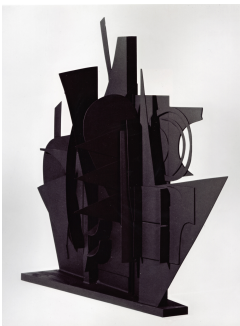

17

Maquette for Night Wall VI, 1977-79
Welded steel painted black
25 x 27 1/2 x 9 3/4 in.
Edition 3/6
LN-8.3