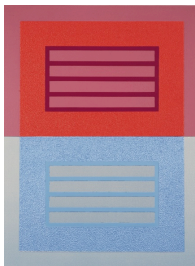

(PHa-13)

6

Peter Halley

Connection Pool, 2007

Acrylic, Day-Glo acrylic, Pearlescent
acrylic, metallic acrylic, and Roll-A-Text on
canvas

72 x 83 in.

(PHa-14)

7

Peter Halley

Vacancy, 2007

Acrylic, Day-Glo acrylic, Pearlescent
acrylic, metallic acrylic, and Roll-A-Text on
canvas

82 x 68 inches (208.3 x 172.7 cm)

(PHa-15)

8

Peter Halley

Red Prison over Blue Prison, 2007

Acrylic, Day-Glo acrylic, Pearlescent
acrylic, metallic acrylic, and Roll-A-Text on
canvas

48 x 36 in.

(PHa-16)

9

Peter Halley

Blue Prison, 2007

Acrylic, Day-Glo acrylic, Pearlescent
acrylic, metallic acrylic, and Roll-A-Text on
canvas