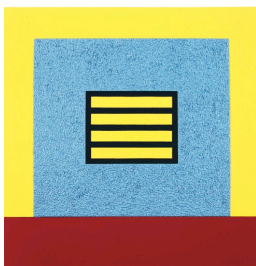

72 x 50 inches (182.9 x 127 cm)

(PHa-12)

5

Peter Halley

Stacked Prisons, 2007

Acrylic, Day-Glo acrylic, Metallic acrylic,
Pearlescent, and Roll-a-Text on canvas

72 3/8 x 40 7/8 x 3 7/8 inches

183.8 x 103.8 x 9.8 cm

(PHa-13)

6

Peter Halley

Connection Pool, 2007

Acrylic, Day-Glo acrylic, Pearlescent
acrylic, metallic acrylic, and Roll-A-Text on
canvas

72 x 83 in.

(PHa-14)

7

Peter Halley

Vacancy, 2007

Acrylic, Day-Glo acrylic, Pearlescent
acrylic, metallic acrylic, and Roll-A-Text on
canvas

82 x 68 inches (208.3 x 172.7 cm)

(PHa-15)

8

Peter Halley

Red Prison over Blue Prison, 2007

Acrylic, Day-Glo acrylic, Pearlescent
acrylic, metallic acrylic, and Roll-A-Text on
canvas

48 x 36 in.

(PHa-16)

9

Peter Halley

Blue Prison, 2007

Acrylic, Day-Glo acrylic, Pearlescent
acrylic, metallic acrylic, and Roll-A-Text on
canvas