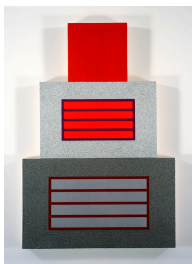

Peter Halley: New Paintings
March 15 - April 14, 2007

1

Peter Halley

Timecrimes, 2007

Acrylic, Day-Glo acrylic, Pearlescent acrylic, metallic acrylic, and Roll-A-Text on canvas

68 x 82 in.

(PHa-9)

2

Peter Halley

Pink Prison over Green Prison, 2007

Acrylic, Day-Glo acrylic, Metallic acrylic, and Roll-a-Text on canvas

48 x 36 in.

(PHa-10)

3

Peter Halley

Red Cell over Two Horizontal Prisons, 2007

Acrylic, Day-Glo acrylic, Metallic acrylic, and Roll-a-Text on canvas

72 x 50 in.

(PHa-11)

4

Peter Halley

Silver Cell over Two Horizontal Prisons, 2007

Acrylic, Day-Glo acrylic, Metallic acrylic, and Roll-a-Text on canvas

72 x 50 inches (182.9 x 127 cm)

(PHa-12)

5

Peter Halley

Stacked Prisons, 2007

Acrylic, Day-Glo acrylic, Metallic acrylic,
Pearlescent, and Roll-a-Text on canvas

72 3/8 x 40 7/8 x 3 7/8 inches

183.8 x 103.8 x 9.8 cm