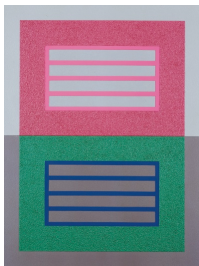

Peter Halley: New Paintings
March 15 - April 14, 2007

1

Peter Halley

Timecrimes, 2007

Acrylic, Day-Glo acrylic, Pearlescent acrylic, metallic acrylic, and Roll-A-Text on canvas

68 x 82 in.

(PHa-9)

2

Peter Halley

Pink Prison over Green Prison, 2007

Acrylic, Day-Glo acrylic, Metallic acrylic, and Roll-a-Text on canvas

48 x 36 in.

(PHa-10)

3

Peter Halley

Red Cell over Two Horizontal Prisons, 2007

Acrylic, Day-Glo acrylic, Metallic acrylic, and Roll-a-Text on canvas

72 x 50 in.

(PHa-11)

4

Peter Halley

Silver Cell over Two Horizontal Prisons, 2007

Acrylic, Day-Glo acrylic, Metallic acrylic, and Roll-a-Text on canvas