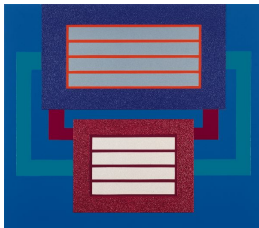

72 x 50 inches (182.9 x 127 cm)

(PHa-12)

5

Peter Halley

Stacked Prisons, 2007

Acrylic, Day-Glo acrylic, Metallic acrylic,
Pearlescent, and Roll-a-Text on canvas

72 3/8 x 40 7/8 x 3 7/8 inches

183.8 x 103.8 x 9.8 cm

(PHa-13)

6

Peter Halley

Connection Pool, 2007

Acrylic, Day-Glo acrylic, Pearlescent
acrylic, metallic acrylic, and Roll-A-Text on
canvas

72 x 83 in.

(PHa-14)

7