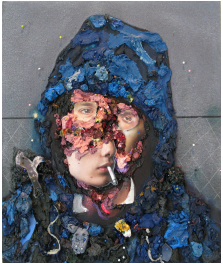

Kent Dorn
Fugitive, 2008
Mixed Media on canvas
19 x 16 inches
48.3 x 40.6 cm
On verso