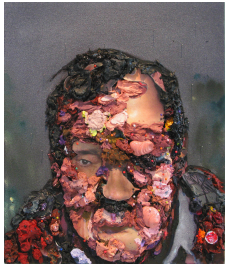

Kent Dorn
Dark Matter

July 10 - August 16, 2008

1

Kent Dorn
Fugitive, 2008
Mixed Media on canvas
19 x 16 inches
48.3 x 40.6 cm
On verso

2

Kent Dorn
Fugitive, 2008
Mixed Media on canvas
19 x 16 inches
48.3 x 40.6 cm
On verso

3

Kent Dorn
Fugitive, 2008
Mixed Media on canvas
19 x 16 inches
48.3 x 40.6 cm

4

Kent Dorn
Fugitive, 2008
Mixed Media on canvas
19 x 16 inches
48.3 x 40.6 cm
On verso

5

Kent Dorn
Fugitive, 2008
Mixed Media on canvas
19 x 16 inches
48.3 x 40.6 cm
On verso