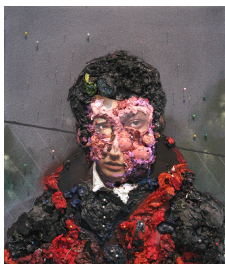

Kent Dorn
Fugitive, 2008
Mixed Media on canvas
19 x 16 inches
48.3 x 40.6 cm
On verso