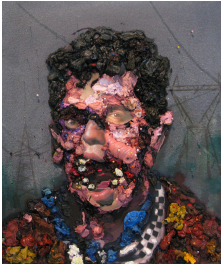

Kent Dorn
Fugitive, 2008
Mixed Media on canvas
19 x 16 inches
48.3 x 40.6 cm
On verso

7