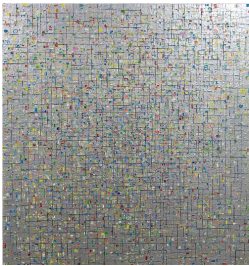

Sentient : Elements

Katsumi Hayakawa
Angelina Nasso

1

Angelina Nasso
Gentle People, 2007
Oil on canvas
78 x 82 inches
198.1 x 208.3 cm

2

Katsumi Hayakawa
Microscope #1S, 2008
Oil, acrylic on canvas
37 x 36 inches
94 x 91.4 cm

3

Katsumi Hayakawa
Microscope #2S, 2008
Oil, acrylic on canvas
60 x 60 inches
152.4 x 152.4 cm

4

Katsumi Hayakawa
Microscape #9, 2008
Oil, acrylic on canvas
37 x 36 inches
94 x 91.4 cm