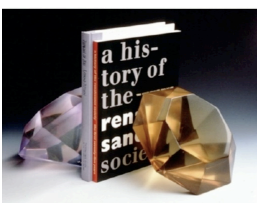

John Torreano
Bookends, Amethyst and Citrine, 2000
Cast Resin
9 1/2 x 9 1/2 x 7 inches
Edition of 100