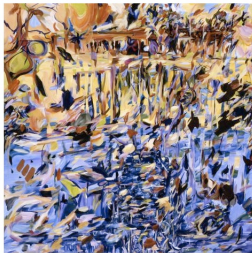

Naomie Kremer:
On Location

July 10 - August 14, 2010

1

Naomie Kremer
Quark, 2005
Oil on linen
47 x 47 inches
119.4 x 119.4 cm

2

Naomie Kremer
Antipode, 2005
Oil on linen
47 x 47 inches
119.4 x 119.4 cm

3

Naomie Kremer
Purple Maze, 2006
Oil on linen
62 x 54 inches
157.5 x 137.2 cm

4

Naomie Kremer
Strokes, 2007
Oil on linen
65 x 75 inches
165.1 x 190.5 cm

5

Naomie Kremer
Swell, 2001
Oil on canvas
28 x 68 inches
71.1 x 172.7 cm