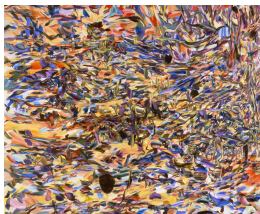

Naomie Kremer:
On Location

July 10 - August 14, 2010

1

Naomie Kremer
Quark, 2005
Oil on linen
47 x 47 inches
119.4 x 119.4 cm

2

Naomie Kremer
Antipode, 2005
Oil on linen
47 x 47 inches
119.4 x 119.4 cm

3

Naomie Kremer
Purple Maze, 2006
Oil on linen
62 x 54 inches
157.5 x 137.2 cm

4

Naomie Kremer
Strokes, 2007
Oil on linen
65 x 75 inches
165.1 x 190.5 cm

5

Naomie Kremer
Swell, 2001
Oil on canvas
28 x 68 inches
71.1 x 172.7 cm