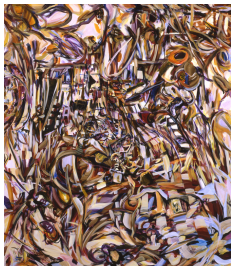

Naomie Kremer:
On Location

July 10 - August 14, 2010

1

Naomie Kremer
Quark, 2005
Oil on linen
47 x 47 inches
119.4 x 119.4 cm

2

Naomie Kremer
Antipode, 2005
Oil on linen
47 x 47 inches
119.4 x 119.4 cm

3

Naomie Kremer
Purple Maze, 2006
Oil on linen
62 x 54 inches
157.5 x 137.2 cm

4

Naomie Kremer
Strokes, 2007
Oil on linen
65 x 75 inches
165.1 x 190.5 cm

5

Naomie Kremer
Swell, 2001
Oil on canvas
28 x 68 inches
71.1 x 172.7 cm