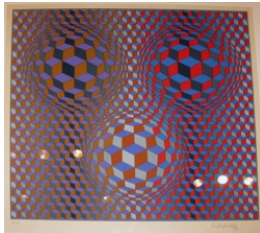

3

**Alexander Haas**  
*Mandala 03, 2003*  
Chromogenic Crystal Archive Prints  
20 x 20 in.  
2/5/2006

4

**Ellsworth Kelly**  
*Blue, 2003*  
1 color lithograph  
29 1/2 x 22 1/2 in. (31 7/8 x 25 1/4 in  
framed)  
12/1/1945  
bottom right corner with ed# on left

6

**Donald Baechler**  
*Five, 2008*  
Gesso, flashe and paper collage on  
paper  
52 x 40 inches  
132.1 x 101.6 cm

7

**Stephen Dean**  
*Target - 660, 2004*  
Uncoiled dartboard & paint  
36 x 36 x 2 in. (framed)

8

**Victor Vasarely**  
*(Untitled)*  
Print  
17.5 x 16.5 inches (44.5 x 41.9 cm)  
EA  
Bottom right front

9

**Rob Reasoner**  
*Untitled, 5.06, 2006*  
Acrylic on canvas  
19 x 19 in.

10

**Fletcher Benton**