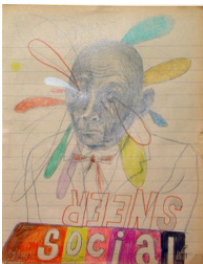

*Portrait of Roy*, 2008

Charcoal and watercolor on paper  
18 x 14 inches  
45.7 x 35.6 cm

14

**The Art Guys**

*Black Draught*, 2008

Glitter on found photograph  
4 x 3.5 inches (framed: 9 x 9 inches)  
10.2 x 8.9 cm (framed: 22.9 x 22.9  
cm)

15

**Clayton Brothers**

*Social Worker*, 2004

Mixed media on paper  
6.25 x 8.25 inches  
Signed bottom left and bottom right

16

**Ford Beckman**

*Pop Roma*, 1997

Mixed media on paper