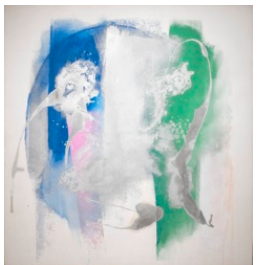

Cleve Gray: 1967 Silver Paintings

October 27 - December 28, 2012

7

Cleve Gray

Silver Diver, 1967

Acrylic on canvas with aluminum paint

82 x 80 inches (208.3 x 203.2 cm)

Signed, titled, and dated

4

Cleve Gray

Ceres 18, 1967

Acrylic on canvas with silver enamel

82 x 80 inches (208.3 x 203.2 cm)

Signed, titled, and dated

2

Cleve Gray

Silver Ceres, 1967

Acrylic on canvas with aluminum paint

82 x 80 inches (208.3 x 203.2 cm)

Signed, titled, and dated

3

Cleve Gray

Silver Spring, 1967

Acrylic on canvas with aluminum paint

Silver Galaxy, 1967

Oil on linen
48 x 70 inches (121.9 x 177.8 cm)

5

Cleve Gray

Gold Rush, 1967

Acrylic on canvas with aluminum paint
and bronze
81 x 72 inches (205.7 x 182.9 cm)
Signed, titled and dated