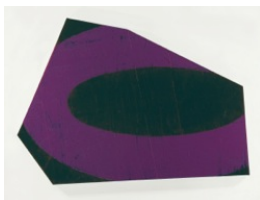

David Row

Arc Angel, 2013

Oil on canvas

30 x 41 inches (76.2 x 104.1 cm)