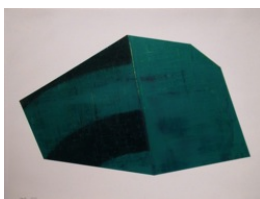

23.

**David Row**

*Untitled, 2013*

Oil on primed Arches watercolor paper

18 x 24 inches (45.7 x 61 cm)

Initialed and dated on lower left recto, and signed, numbered, titled and dated on verso

16.

**David Row**