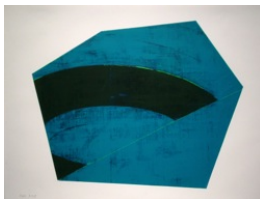

David Row

Untitled, 2013

Oil on Arches watercolor paper

18 x 24 inches (45.7 x 61 cm)

Initialed and dated on lower left recto, and signed, numbered, titled and dated on verso

6.