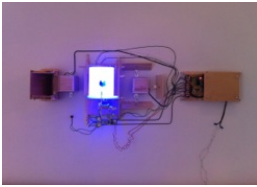

TRAILER
Jeff Shore & Jon Fisher
February 6 - May 31, 2014

Middle Bay

2.

Jeff Shore Jon Fisher
Blue Flower, 2011
mixed media
29 x 53 x 11 inches

3.

Jeff Shore Jon Fisher
Bellows, 2013
Mixed Media
dimensions variable