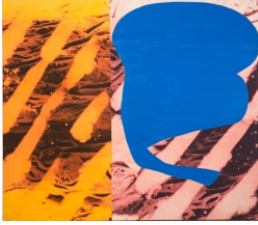

2 doors (yellow and red neon) not
shown

Edition 3 of 3, with 1 AP

2

Yvonne Jacquette

A Quick Look at the Weather, 1972

oil on canvas

80 x 64 inches

signed on verso

numbered in ink, credit and edition
stamps (verso)

4

Aaron Parazette

Color Key #41, 2014

Acrylic on canvas

34 inches in diameter

signed on verso

5

Shane Tolbert
Ellsworth, 2011
Acrylic and pigment dispersion on
dyed fabric
72 x 84 inches

6

Luis Jimenez
Sunbather, 1969
Polychrome fiberglass
11 x 60 x 22 inches
Edition 1 of 5

7

Eric Fischl
On the Beach-2
mixed media pigment print with
poured resin
30 x 40 inches
Edition 4 of 7