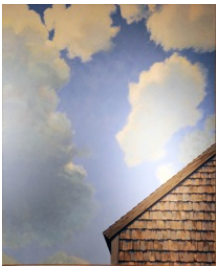

2 doors (yellow and red neon) not
shown

Edition 3 of 3, with 1 AP

2

Yvonne Jacquette

A Quick Look at the Weather, 1972

oil on canvas

80 x 64 inches

signed on verso