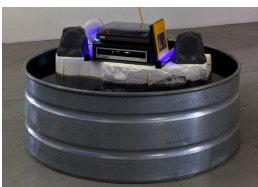

12

Isle of the Dead, 2014
Silkscreen, acrylic paint on canvas
40 x 60 inches
(BHQ-17)

13

Isle of the Dead, 2014
Silkscreen, acrylic paint on canvas
40 x 60 inches
(BHQ-10)

14

Isle of the Dead, 2014
Mixed media, AV components
35 x 70 x 70 inches
(BHQ-28)