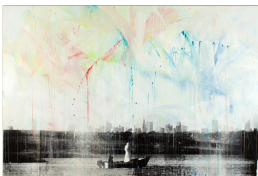

3

Isle of the Dead, 2014
Silkscreen, acrylic paint on canvas
80 x 120 inches
(BHQ-4)

4

Isle of the Dead, 2014
Silkscreen, acrylic paint on canvas
80 x 120 inches
(BHQ-7)

5

Isle of the Dead, 2014
Silkscreen, acrylic paint on canvas
80 x 120 inches
(BHQ-3)

6

Isle of the Dead, 2014
Silkscreen, acrylic paint on canvas
80 x 120 inches
(BHQ-6)

7

Isle of the Dead, 2014
Silkscreen, acrylic paint on canvas
80 x 120 inches
(BHQ-5)

8

Isle of the Dead, 2014
Silkscreen, acrylic paint on canvas
80 x 120 inches
(BHQ-2)