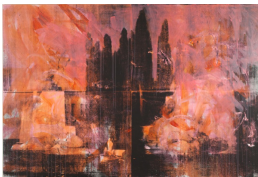

3

Isle of the Dead, 2014
Silkscreen, acrylic paint on canvas
80 x 120 inches
(BHQ-4)

4

Isle of the Dead, 2014
Silkscreen, acrylic paint on canvas
80 x 120 inches
(BHQ-7)

5

Isle of the Dead, 2014
Silkscreen, acrylic paint on canvas
80 x 120 inches
(BHQ-3)

6

Isle of the Dead, 2014
Silkscreen, acrylic paint on canvas
80 x 120 inches
(BHQ-6)

7

Isle of the Dead, 2014
Silkscreen, acrylic paint on canvas
80 x 120 inches
(BHQ-5)

8

Isle of the Dead, 2014
Silkscreen, acrylic paint on canvas
80 x 120 inches
(BHQ-2)