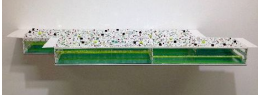

12

Katsumi Hayakawa

See from the side 2, 2014

Paper, wood, acrylic reflective sheet, acrylic mirror with blue film

6 x 32.5 x 10.5 inches (15.2 x 82.6 x 26.7 centimeters)

(KH-163)