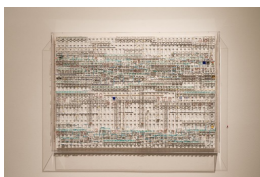

3

**Katsumi Hayakawa**

*Fata Morgana, 2014*

Paper, ink jet printing, glitter

25.5 x 119.5 x 51.5 inches (64.8 x 303.5 x 130.8 centimeters)

(KH-155)

4

**Katsumi Hayakawa**