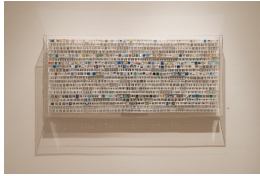

Katsumi Hayakawa

Color Element Unit, 2014

Paper, ink jet printing, acrylic medium, plastic sheet (shrinky-dink), thread

59.25 x 27 x 6 inches (150.5 x 68.6 x 182.9 centimeters)

(KH-156)

8