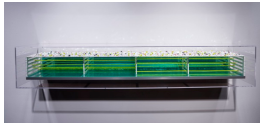

*Katsumi Hayakawa: Paper Works*  
January 15 - February 14, 2015

1

**Katsumi Hayakawa**

*See from the side 3, 2014*

Paper, wood, acrylic reflective sheet, acrylic mirror with blue film

8.75 x 50.25 x 11 inches (22.2 x 127.6 x 27.9 centimeters)