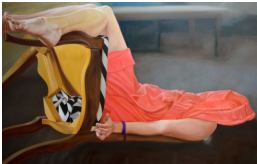

Kelli Vance  
*Recital*  
June 6 - July 25, 2015

1

**Kelli Vance**  
*All I Cannot See*, 2015  
Oil on canvas  
40 x 30 inches  
(KV-37)

2

**Kelli Vance**  
*How Inseparably I Was Bound*, 2015  
Oil on canvas  
36 x 96 inches  
(KV-40)

3

**Kelli Vance**  
*On the Inhale*, 2009  
Oil on canvas  
30 x 24 inches  
76.2 x 61 cm  
(KV-17)

4

**Kelli Vance**  
*It Was Sort of Peaceful*, 2015  
Oil on canvas  
54 x 84 inches  
(KV-39)

5

**Kelli Vance**  
*Upon the Horizon's Verge*, 2015  
Oil on canvas  
72 x 36 inches  
(KV-43)

6

**Kelli Vance**

*To Be Aware of Your Own Momentum*, 2015

Oil on canvas

54 x 30 inches

(KV-42)

7

**Kelli Vance**