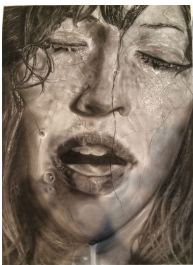

6

**Kelli Vance**

*To Be Aware of Your Own Momentum*, 2015

Oil on canvas

54 x 30 inches

(KV-42)

7

**Kelli Vance**

36 x 60 inches

(KV-47)

9

**Kelli Vance**

*So as to Accept What is Waiting for Me*, 2015

Charcoal on panel

42 x 56 inches

(KV-49)

10

**Kelli Vance**

*Self Portrait in Pink*, 2015

Charcoal on panel

56 x 42 inches

(KV-44)

11

**Kelli Vance**