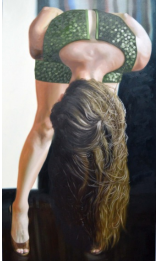

Kelli Vance  
*Recital*  
June 6 - July 25, 2015

1

**Kelli Vance**  
*All I Cannot See*, 2015  
Oil on canvas  
40 x 30 inches  
(KV-37)

2

**Kelli Vance**  
*How Inseparably I Was Bound*, 2015  
Oil on canvas  
36 x 96 inches  
(KV-40)

3

**Kelli Vance**  
*On the Inhale*, 2009  
Oil on canvas  
30 x 24 inches  
76.2 x 61 cm  
(KV-17)

4

**Kelli Vance**  
*It Was Sort of Peaceful*, 2015  
Oil on canvas  
54 x 84 inches  
(KV-39)

5

**Kelli Vance**  
*Upon the Horizon's Verge*, 2015  
Oil on canvas  
72 x 36 inches  
(KV-43)

6

**Kelli Vance**

*To Be Aware of Your Own Momentum*, 2015

Oil on canvas

54 x 30 inches

(KV-42)

7

**Kelli Vance**