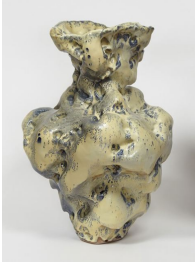

**Donna Green**

*Vessels*

July 18 - August 29, 2015

1.

*Charlotte*, 2015  
Stoneware, slip, and glazes  
20 x 17 inches  
(DGr-15)

2.

*Petros*, 2015  
Stoneware, slip, and glazes  
16 x 12 inches  
(DGr-8)

3.

*Seascape*, 2015  
Stoneware, slip, and glazes  
8 x 22 inches  
(DGr-11)

4.

*Lucie*, 2015  
Stoneware, slip, and glazes  
19.5 x 13 inches  
(DGr-12)

5.

*Rosa*, 2015  
Stoneware, slip, and glazes  
12 x 21 inches  
(DGr-9)