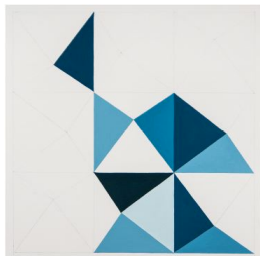

Natalia Cacchiarelli

Formas, 2015
acrylic on canvas
14 x 14 inches (35 x 35 centimeters)
(NaC-9)