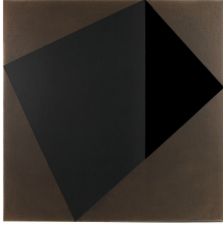

6

Natalia Cacchiarelli
Red, 2015
acrylic on canvas
39 x 47 inches (100 x 120 centimeters)
(NaC-4)

7

Miler Lagos
Fundo Falls, Oji, 2012
Piled and carved paper
23 1/4 x 24 x 18 inches
(MLa-1)

8

Miler Lagos
Zojojo Pagoda and Akabane, 2013
Piled and carved paper
18 1/4 x 26 1/2 x 17 inches
(MLa-2)

9

Natalia Cacchiarelli
Gray, 2015
acrylic on canvas
39 x 47 inches (100 x 120 centimeters)
(NaC-5)

10

Michelle Prazak
Forma Negra 4, 2015
gouache on wool
13.8 x 23.6 inches (35 x 60 centimeters)
(MPz-1)

11

Michelle Prazak
Forma Negra, 2015
oil and enamel on canvas
29.5 x 29.5 inches
(MPz-6)

12

Natalia Cacchiarelli
Vertigo Green Gold, 2014
acrylic on canvas
59 x 59 inches
(NaC-2)

13

Michelle Prazak
Forma Negra 3, 2015
oil on linen
37.5 x 29.5 inches (95 x 75 centimeters)
(MPz-2)