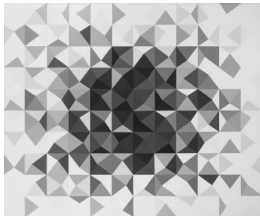

Michelle Prazak
Forma Negra 4, 2015
gouache on wool
13.8 x 23.6 inches (35 x 60 centimeters)
(MPz-1)

Natalia Cacchiarelli
Gray, 2015
acrylic on canvas
39 x 47 inches (100 x 120 centimeters)
(NaC-5)

10