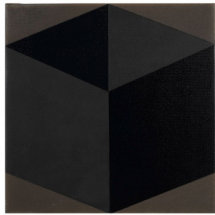

Michelle Prazak

Forma Negra 7, 2015
oil and enamel on canvas
10 x 10 inches
(MPz-5)

19