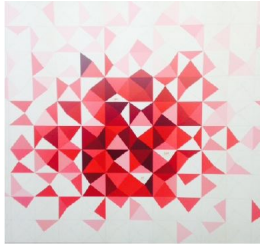

Typed, Cut, Peeled & Painted: Latin American Made
The MISSION Pop-Up
November, 2015

1

Gustavo Diaz
Untitled, 2012-2013
laser engraved acrylic
32 x 29 x 13 inches
(GDz-5)

2

Gustavo Diaz
Untitled, 2012-2013
laser engraved acrylic
32 x 29 x 13 inches
(GDz-6)

3

Gustavo Diaz
Untitled, 2012-2013
laser engraved acrylic
32 x 29 x 13 inches
(GDz-4)

4

Natalia Cacchiarelli
Vertigo Grey, 2014
acrylic on canvas
59 x 59 inches
(NaC-3)

5

Jose Carlos Martinet
Triptych (from Pintas: Ruins in Reverse series),
2015
wall extraction and resin
dimensions variable
(JCM-1)

6

Natalia Cacchiarelli
Red, 2015
acrylic on canvas
39 x 47 inches (100 x 120 centimeters)
(NaC-4)

7

Miler Lagos
Fundo Falls, Oji, 2012
Piled and carved paper
23 1/4 x 24 x 18 inches
(MLa-1)

8

Miler Lagos
Zojojo Pagoda and Akabane, 2013
Piled and carved paper
18 1/4 x 26 1/2 x 17 inches
(MLa-2)