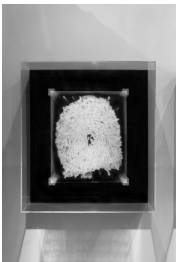

Typed, Cut, Peeled & Painted: Latin American Made
The MISSION Pop-Up
November, 2015

1

Gustavo Diaz
Untitled, 2012-2013
laser engraved acrylic
32 x 29 x 13 inches
(GDz-5)

2

Gustavo Diaz
Untitled, 2012-2013
laser engraved acrylic
32 x 29 x 13 inches
(GDz-6)

3

Gustavo Diaz
Untitled, 2012-2013
laser engraved acrylic
32 x 29 x 13 inches
(GDz-4)

4

Natalia Cacchiarelli
Vertigo Grey, 2014
acrylic on canvas
59 x 59 inches
(NaC-3)

5

Jose Carlos Martinet
Triptych (from Pintas: Ruins in Reverse series),
2015
wall extraction and resin
dimensions variable
(JCM-1)