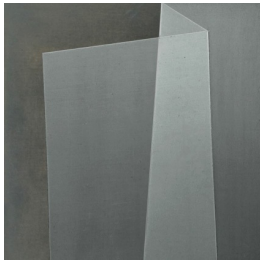

17

Michelle Prazak

Forma Negra 6, 2015
oil and enamel on canvas
8 x 8 inches
(MPz-4)

18

Michelle Prazak

Forma Negra 7, 2015
oil and enamel on canvas
10 x 10 inches
(MPz-5)

19

Michelle Prazak