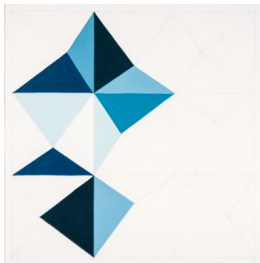

Natalia Cacchiarelli

Formas, 2015
acrylic on canvas
14 x 14 inches (35 x 35 centimeters)
(NaC-6)

21