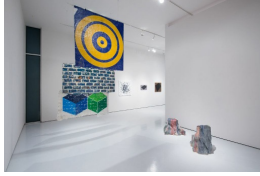

Typed, Cut, Peeled & Painted: Latin American Made
The MISSION Pop-Up
November, 2015

1

Gustavo Diaz
Untitled, 2012-2013
laser engraved acrylic
32 x 29 x 13 inches
(GDz-5)

2

Gustavo Diaz
Untitled, 2012-2013
laser engraved acrylic
32 x 29 x 13 inches
(GDz-6)

3

Gustavo Diaz
Untitled, 2012-2013
laser engraved acrylic
32 x 29 x 13 inches
(GDz-4)

4

Natalia Cacchiarelli
Vertigo Grey, 2014
acrylic on canvas
59 x 59 inches
(NaC-3)

5

Jose Carlos Martinet
Triptych (from Pintas: Ruins in Reverse series),
2015
wall extraction and resin
dimensions variable
(JCM-1)