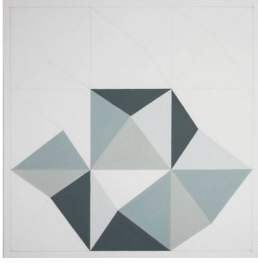

23

Natalia Cacchiarelli

Formas, 2015

acrylic on canvas

14 x 14 inches (35 x 35 centimeters)

(NaC-8)