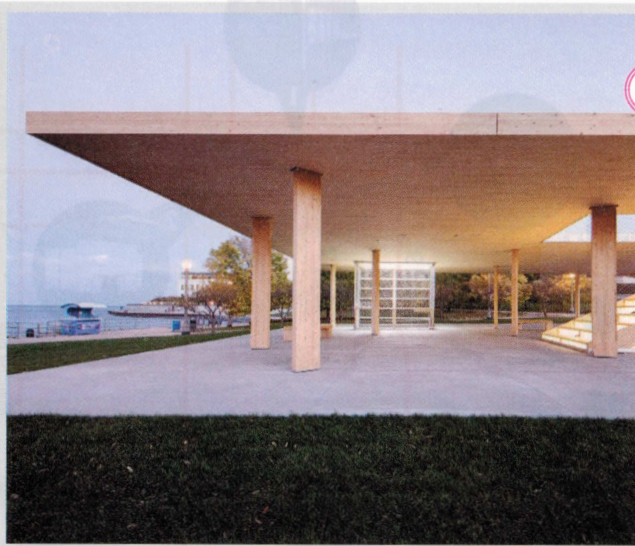

THIS MONTH'S
MUST-SEE EXHIBITS

1. MCCLAIN GALLERY | 2242 Richmond Ave. | 713.520.9988

Imagining Backwards: Seven Decades of Picasso Master Prints exhibits 50+ works to provide a concise overview of one of the most influential artists of the 20th century, with works dating from 1905 to 1970 with an emphasis in the 20s, 30s and iconic Vollard Suite. The exhibition will explore Picasso's work of printmaking techniques while providing a full survey of his most well-known muses. This exhibit will open the second week of September to coincide with *Picasso The Line*, which is an exhibit organized by the Menil Drawing Institute.

www.mcclaingallery.com

2. RICE DESIGN ALLIANCE | Midtown Arts & Theater Center Houston | 713.348.5670

The Rice School of Architecture and the Rice Design Alliance present the Fall 2016 Lecture Series, *Mass Timber*. ALBERT POPE, Gus Sessions Wortham Professor, RSA, curates the series, as many architects and engineers are experimenting with wood as a building material. Yasmin Vobis and Aaron Forrest of Ultramoderne, whose Chicago Horizon is pictured, will visit on Wednesday, September 28. Lectures will be held this year at the Midtown Arts & Theater Complex Houston. Tickets can be purchased at www.signup.rice.edu/MassTimberLecture.